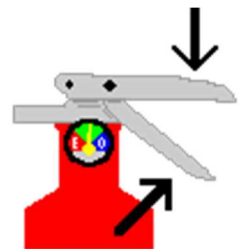

AIM AT BASE OF FIRE

S

SQUEEZE THE HANDLE

S

SWEEP HOSE SIDE TO SIDE

ALWAYS CALL 000 FOR FIRES IN THE WORKPLACE IF YOU USE A FIRE EXTINGUISHER